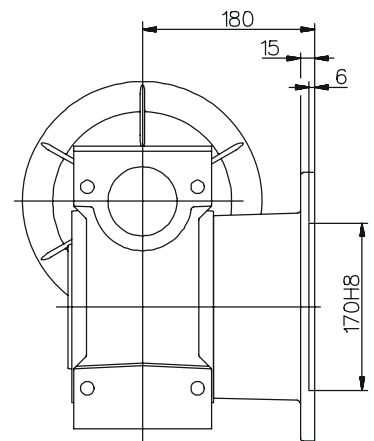

FA

FB

- Weight without motor ~35 kg